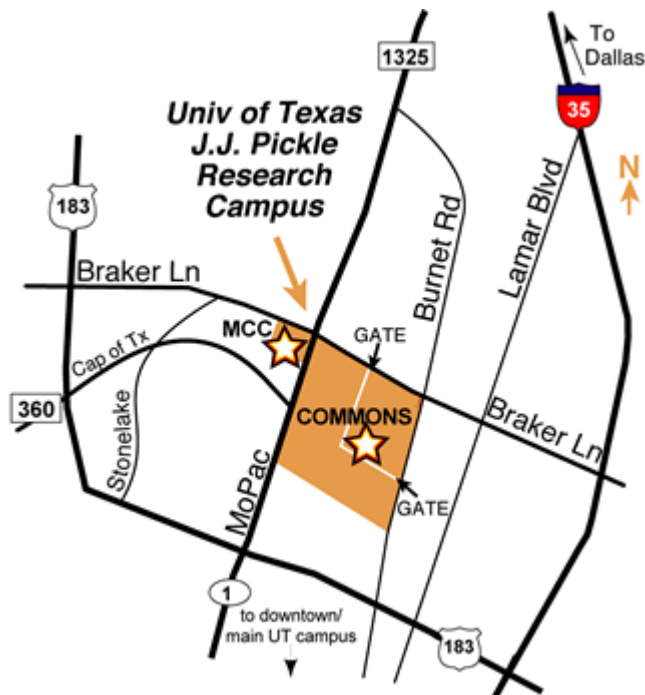

*Shuttle service to the Commons

*Must schedule 24 hours in advance.

7685 Northcross Drive

512-452-9391

www.northcrosssuites.com

MAP TO THE COMMONS CENTER:

View our [larger map](#) that includes main UT campus, airport and downtown (PDF; requires [Adobe Reader](#)).