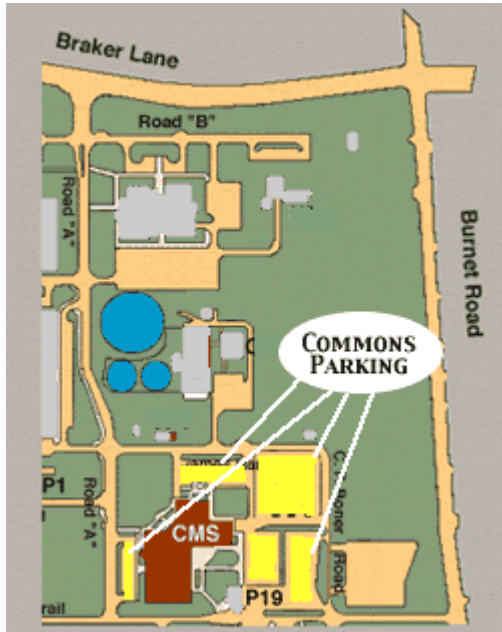

- ***** ALL VISITORS MUST ENTER THROUGH THE GATE ON BURNET ROAD EFFECTIVE JULY 1, 2009. ***** If you have a current UT parking permit, you may enter campus and park in designated parking lots next to the building.
- Guests **must** obtain a temporary parking permit from the Burnet Road gate guard.
- Disabled spaces with ramps are located on the west and north sides of the building.
- If you require additional assistance or accommodation for your visit, please [e-mail](#) us or call (512) 471-5898 at least five working days prior to your arrival.